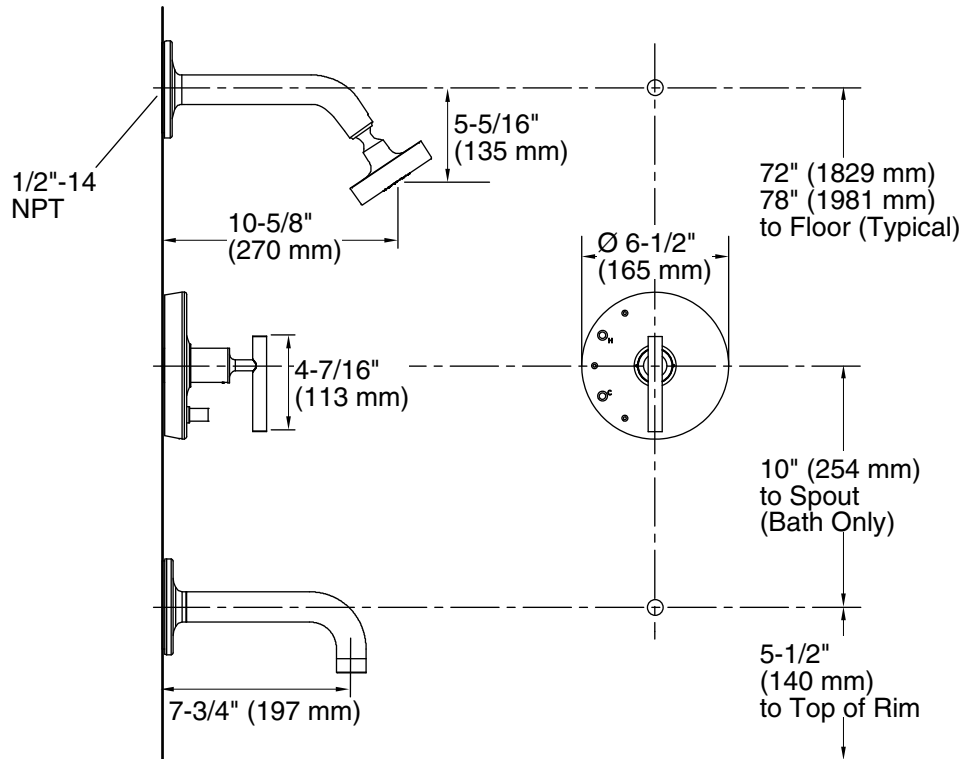

**KOHLER** Faucets Rite-Temp™ bath and shower trim kit with push-button diverter and lever handle, 2.5 gpm  
**Purist™**  
**K-T14421-4**

**Technical Information**

All product dimensions are nominal.

Drain included: No